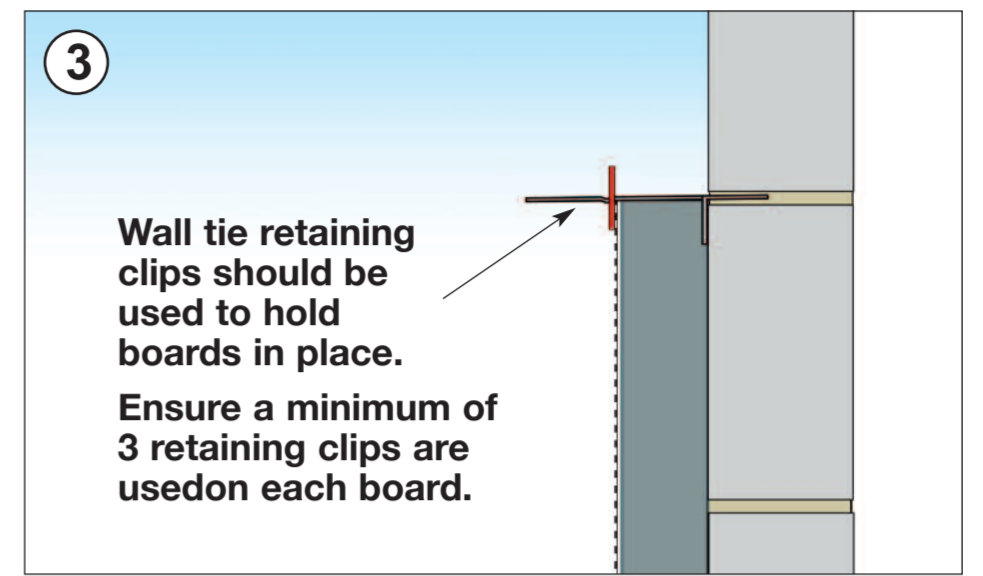

# ALREFLEX FULL FILL - INSTALLATION GUIDE

Thermal Economics Ltd  
Thermal House  
8 Cardiff Road  
Luton  
Bedfordshire  
LU1 1PP

Visit our website for mobile friendly installation guides

T: 01582 450814  
F: 01582 429305  
E: info@thermal-economics.co.uk  
W: www.thermal-economics.co.uk