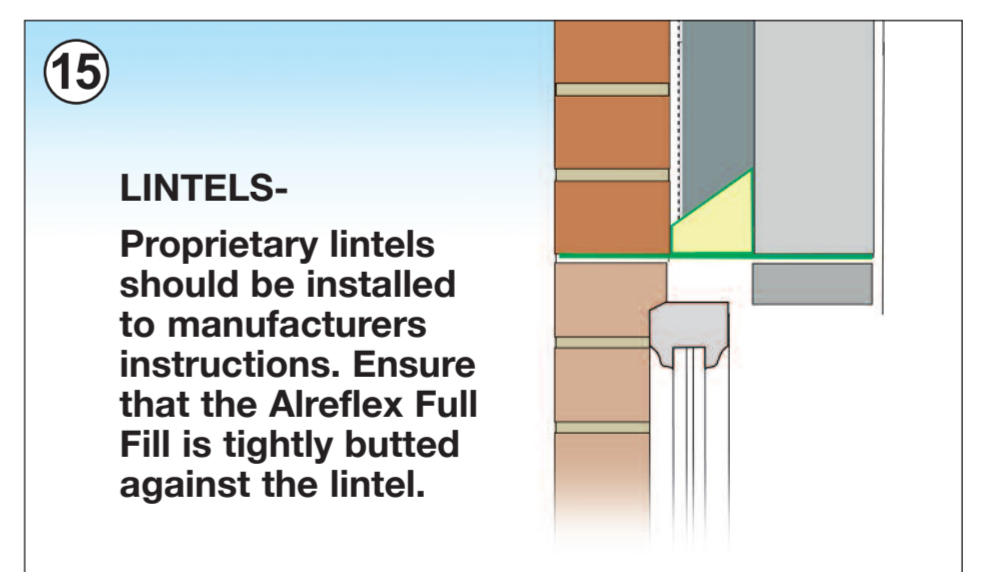

# ALREFLEX FULL FILL - INSTALLATION GUIDE

Thermal Economics Ltd  
Thermal House  
8 Cardiff Road  
Luton  
Bedfordshire  
LU1 1PP

Visit our website for mobile friendly installation guides

T: 01582 450814  
F: 01582 429305  
E: info@thermal-economics.co.uk  
W: www.thermal-economics.co.uk