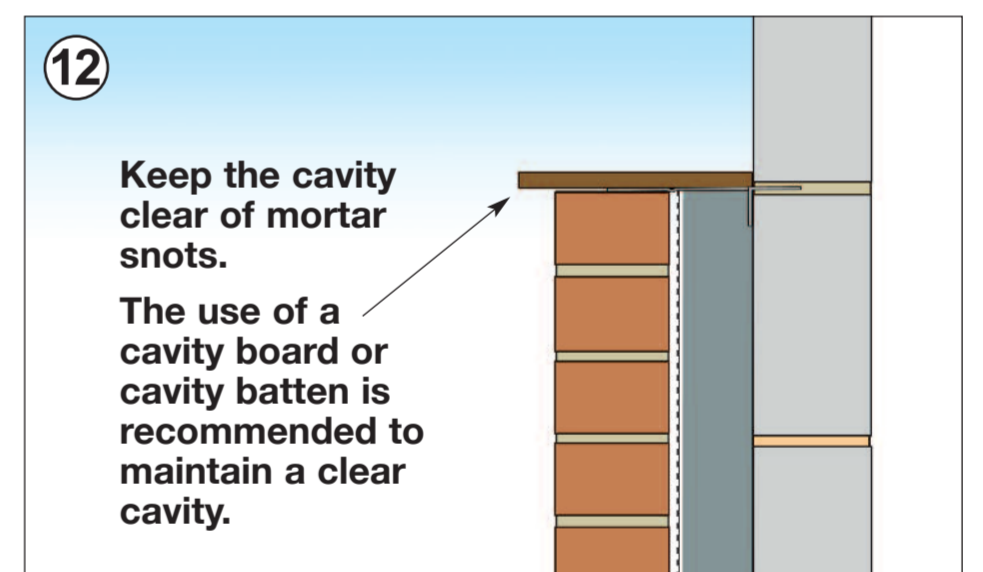

# ALREFLEX FULL FILL - INSTALLATION GUIDE

Thermal Economics Ltd  
Thermal House  
8 Cardiff Road  
Luton  
Bedfordshire  
LU1 1PP

Visit our website for mobile friendly installation guides

T: 01582 450814  
F: 01582 429305  
E: info@thermal-economics.co.uk  
W: www.thermal-economics.co.uk