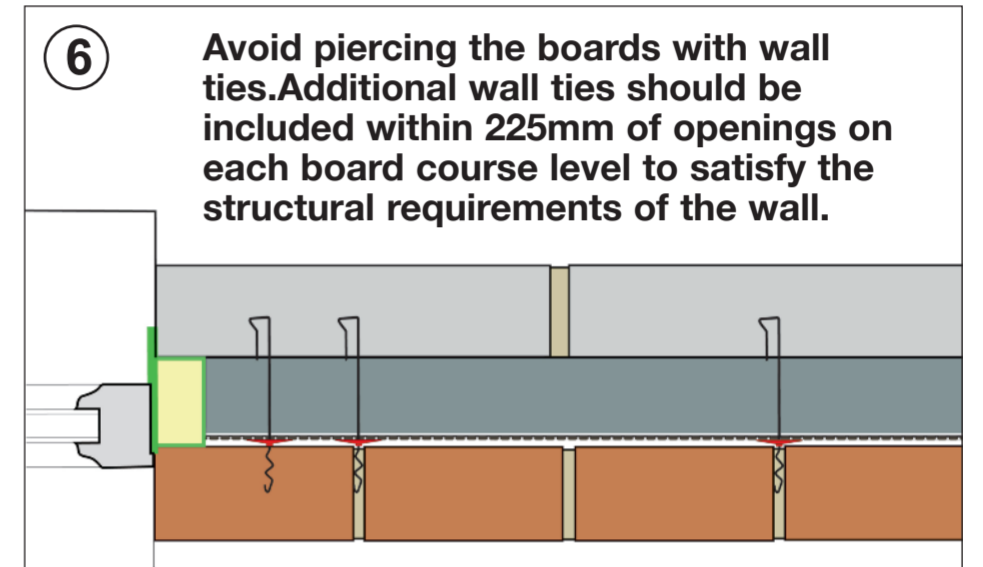

# ALREFLEX FULL FILL - INSTALLATION GUIDE

Thermal Economics Ltd  
Thermal House  
8 Cardiff Road  
Luton  
Bedfordshire  
LU1 1PP

Visit our website for mobile friendly installation guides

T: 01582 450814  
F: 01582 429305  
E: info@thermal-economics.co.uk  
W: www.thermal-economics.co.uk