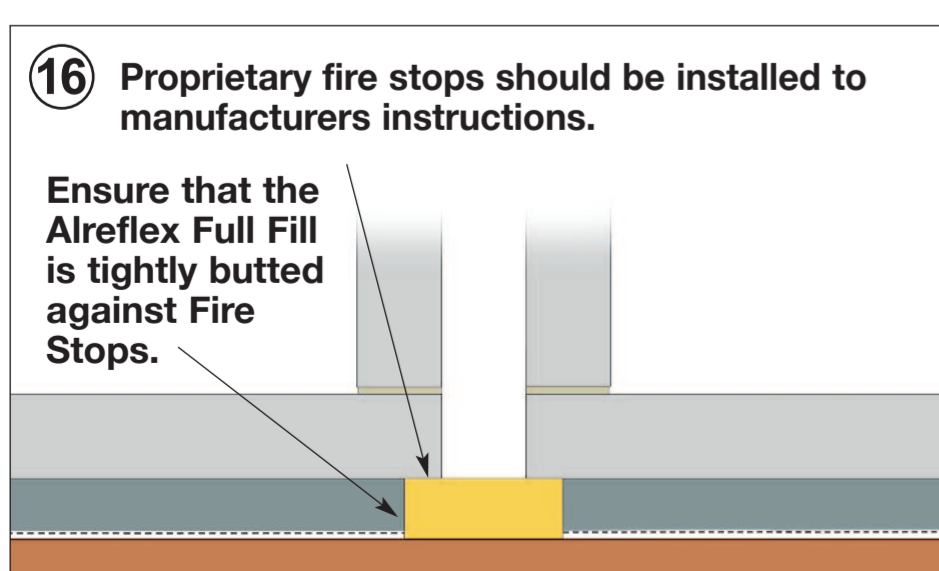

# ALREFLEX FULL FILL - INSTALLATION GUIDE

Thermal Economics Ltd  
Thermal House  
8 Cardiff Road  
Luton  
Bedfordshire  
LU1 1PP

Visit our website for mobile friendly installation guides

T: 01582 450814  
F: 01582 429305  
E: info@thermal-economics.co.uk  
W: www.thermal-economics.co.uk