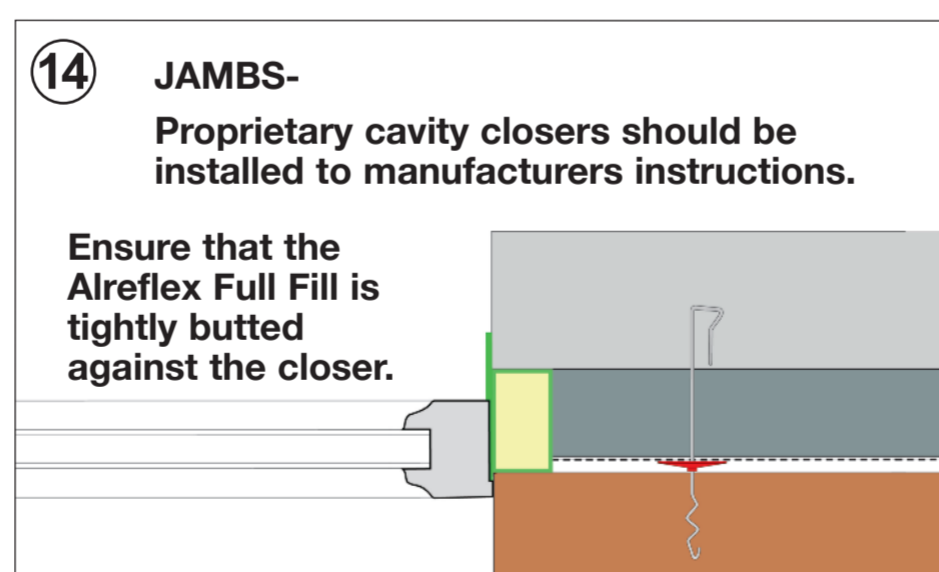

# ALREFLEX FULL FILL - INSTALLATION GUIDE

Thermal Economics Ltd  
Thermal House  
8 Cardiff Road  
Luton  
Bedfordshire  
LU1 1PP

Visit our website for mobile friendly installation guides

T: 01582 450814  
F: 01582 429305  
E: info@thermal-economics.co.uk  
W: www.thermal-economics.co.uk