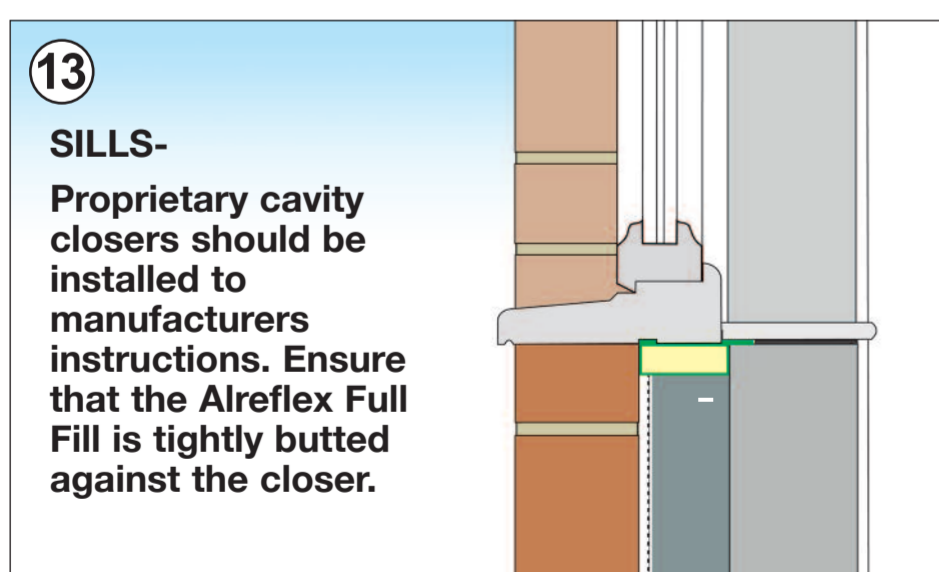

# ALREFLEX FULL FILL - INSTALLATION GUIDE

Thermal Economics Ltd  
Thermal House  
8 Cardiff Road  
Luton  
Bedfordshire  
LU1 1PP

Visit our website for mobile friendly installation guides

T: 01582 450814  
F: 01582 429305  
E: info@thermal-economics.co.uk  
W: www.thermal-economics.co.uk